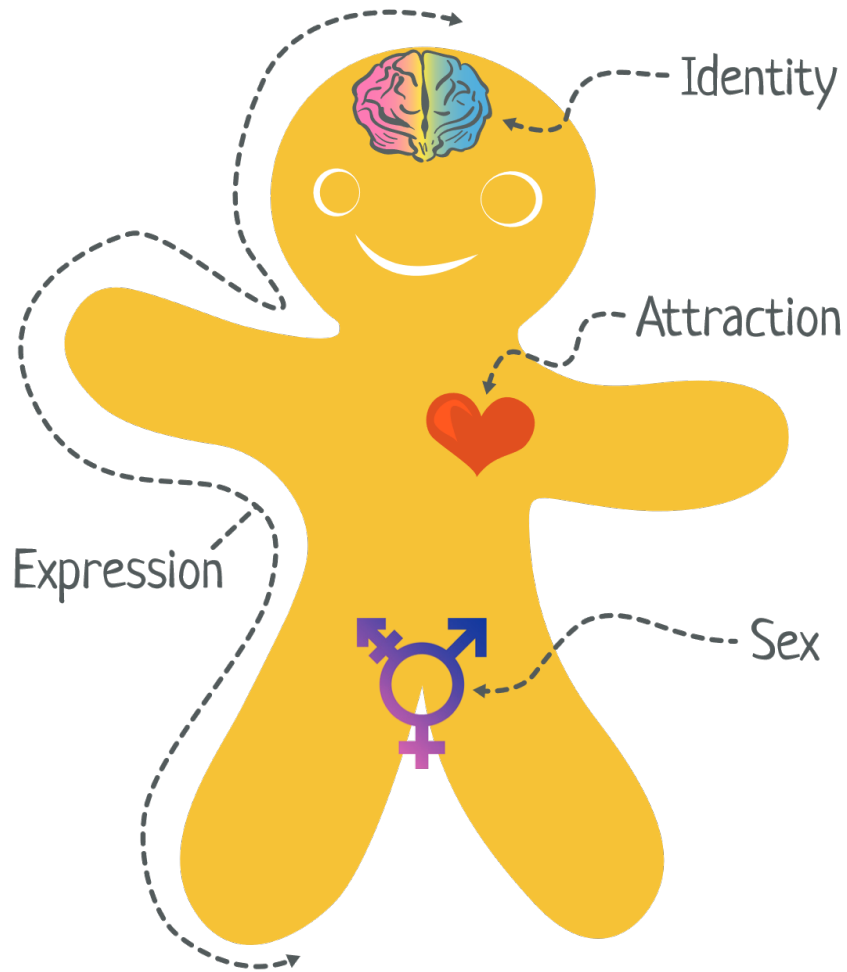

The Genderbread Person v4 by its pronounced METROsexual.com

⊘ means a lack of what's on the right side

 Gender Identity

-  Woman-ness
-  Man-ness

 Gender Expression

-  Femininity
-  Masculinity

 Anatomical Sex

-  Female-ness
-  Male-ness

Identity ≠ Expression ≠ Sex
Gender ≠ Sexual Orientation

Sex Assigned At Birth
 Female Intersex Male

-  Sexually Attracted to... and/or (a/o)
-  Women a/o Feminine a/o Female People
 -  Men a/o Masculine a/o Male People

-  Romantically Attracted to...
-  Women a/o Feminine a/o Female People
 -  Men a/o Masculine a/o Male People